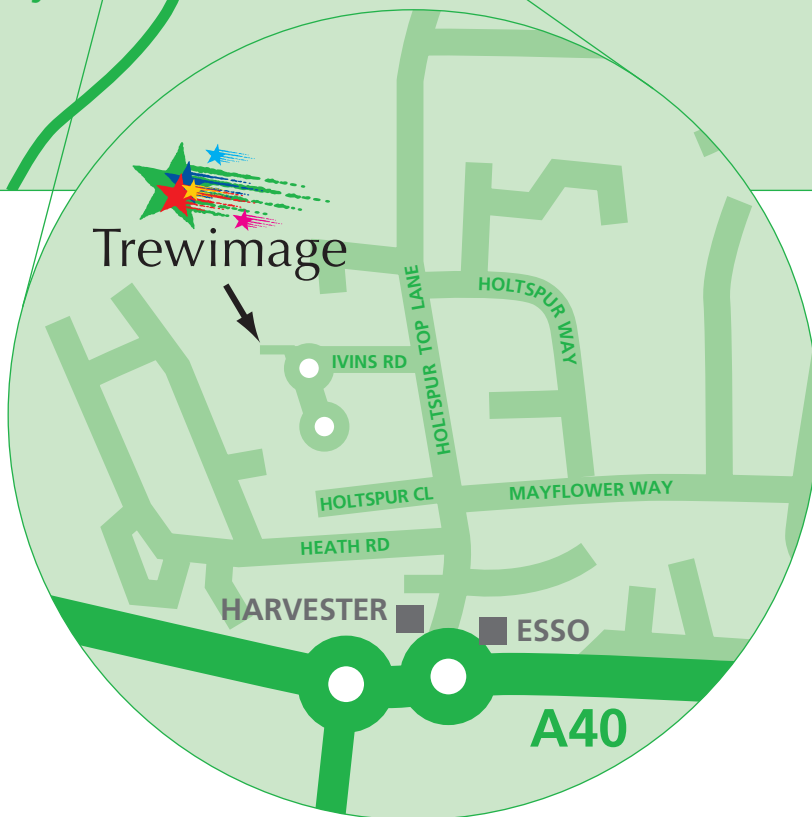

## DIRECTIONS TO OUR STUDIO

22 Ivins Road Beaconsfield Buckinghamshire HP9 1DS  
01494 675645 07960 324738 jeremy@trewimage.co.uk www.trewimage.co.uk

### Directions from M40

Leave M40 at Junction 2.  
Follow the signs to Beaconsfield.  
Take the A40 to High Wycombe.  
Drive through Beaconsfield Old Town,  
past the Garden Centre on your right.  
Turn right at the mini roundabout  
between the Esso Garage and  
The Harvester.  
Ivins Road is the fourth turning on  
the left with a school sign.

### Directions once in Ivins Road

Drive down to the first mini  
roundabout. You see two houses  
facing you. Our home and studio  
are down the narrow lane to the  
right of them.