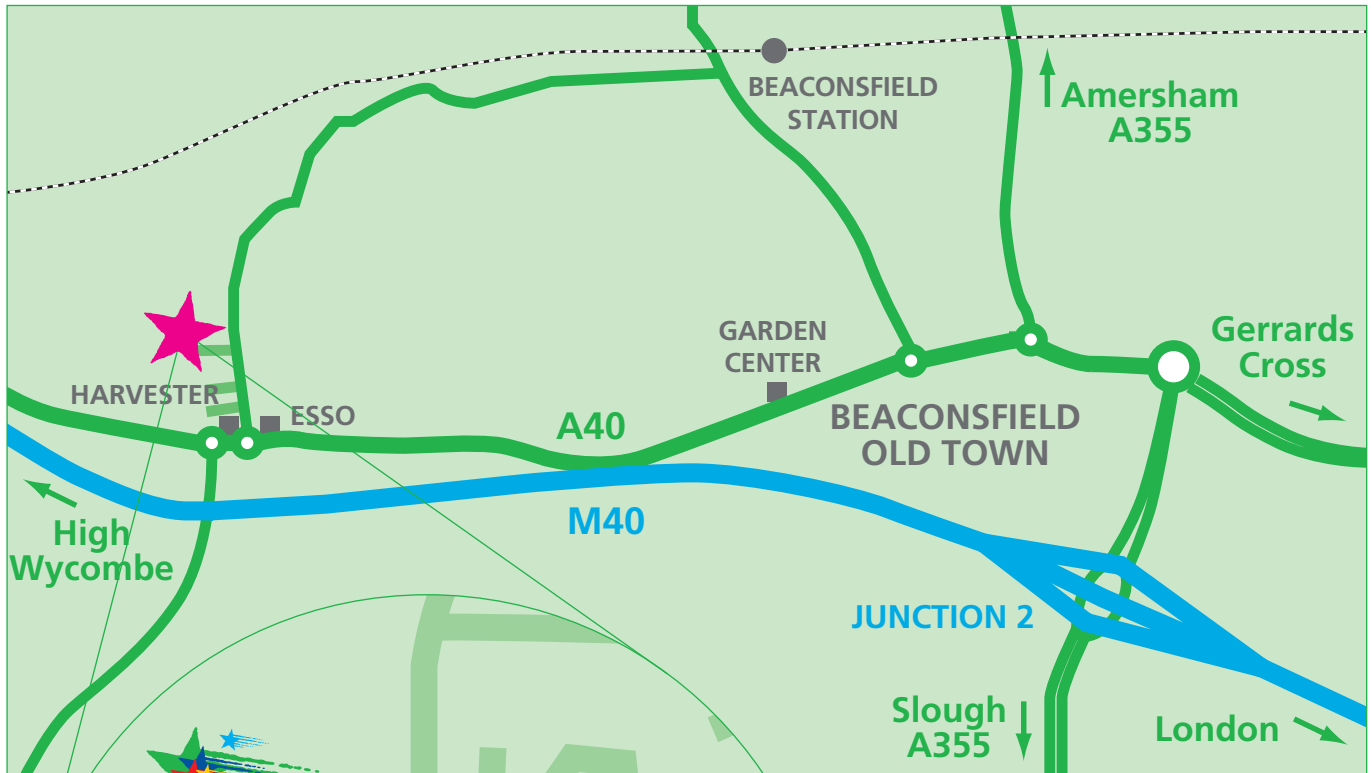

### Directions from M40

Leave M40 at Junction 2.  
Follow the signs to Beaconsfield.  
Take the A40 to High Wycombe.  
Drive through Beaconsfield Old Town,  
past the Garden Centre on your right.  
Turn right at the mini roundabout  
between the Esso Garage and  
The Harvester.  
Ivins Road is the fourth turning on  
the left with a school sign.

### Directions once in Ivins Road

Drive down to the first mini  
roundabout. You see two houses  
facing you. Our home and studio  
are down the narrow lane to the  
right of them.